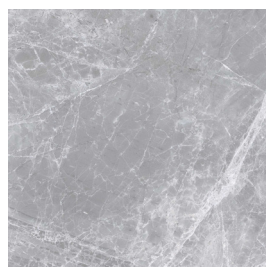

# Tundra Range

The Tundra range is inspired by natural stone with dark and light veining throughout the surface of each tile.

Available in four neutral colour options with both matt and polished finishes. Suitable for floor and wall.

There are 24 faces for each colour giving the most natural look and feel.

**Tundra White**  
Matt 600x600mm

**Tundra Sand**  
Matt 600x600mm

**Tundra Ash**  
Matt 600x600mm

**Tundra Carbon**  
Matt 600x600mm

**Tundra White**  
Polished 600x600mm

**Tundra Sand**  
Polished 600x600mm

**Tundra Ash**  
Polished 600x600mm

**Tundra Carbon**  
Polished 600x600mm