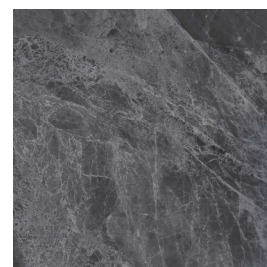

# Tundra Range

The Tundra range is inspired by natural stone with dark and light veining throughout the surface of each tile.

Available in four neutral colour options with both matt and polished finishes. Suitable for floor and wall.

There are 24 faces for each colour giving the most natural look and feel.

**Tundra White**  
Matt 600x600mm

**Tundra Sand**  
Matt 600x600mm

**Tundra Ash**  
Matt 600x600mm

**Tundra Carbon**  
Matt 600x600mm

**Tundra White**  
Polished 600x600mm

**Tundra Sand**  
Polished 600x600mm

**Tundra Ash**  
Polished 600x600mm

**Tundra Carbon**  
Polished 600x600mm